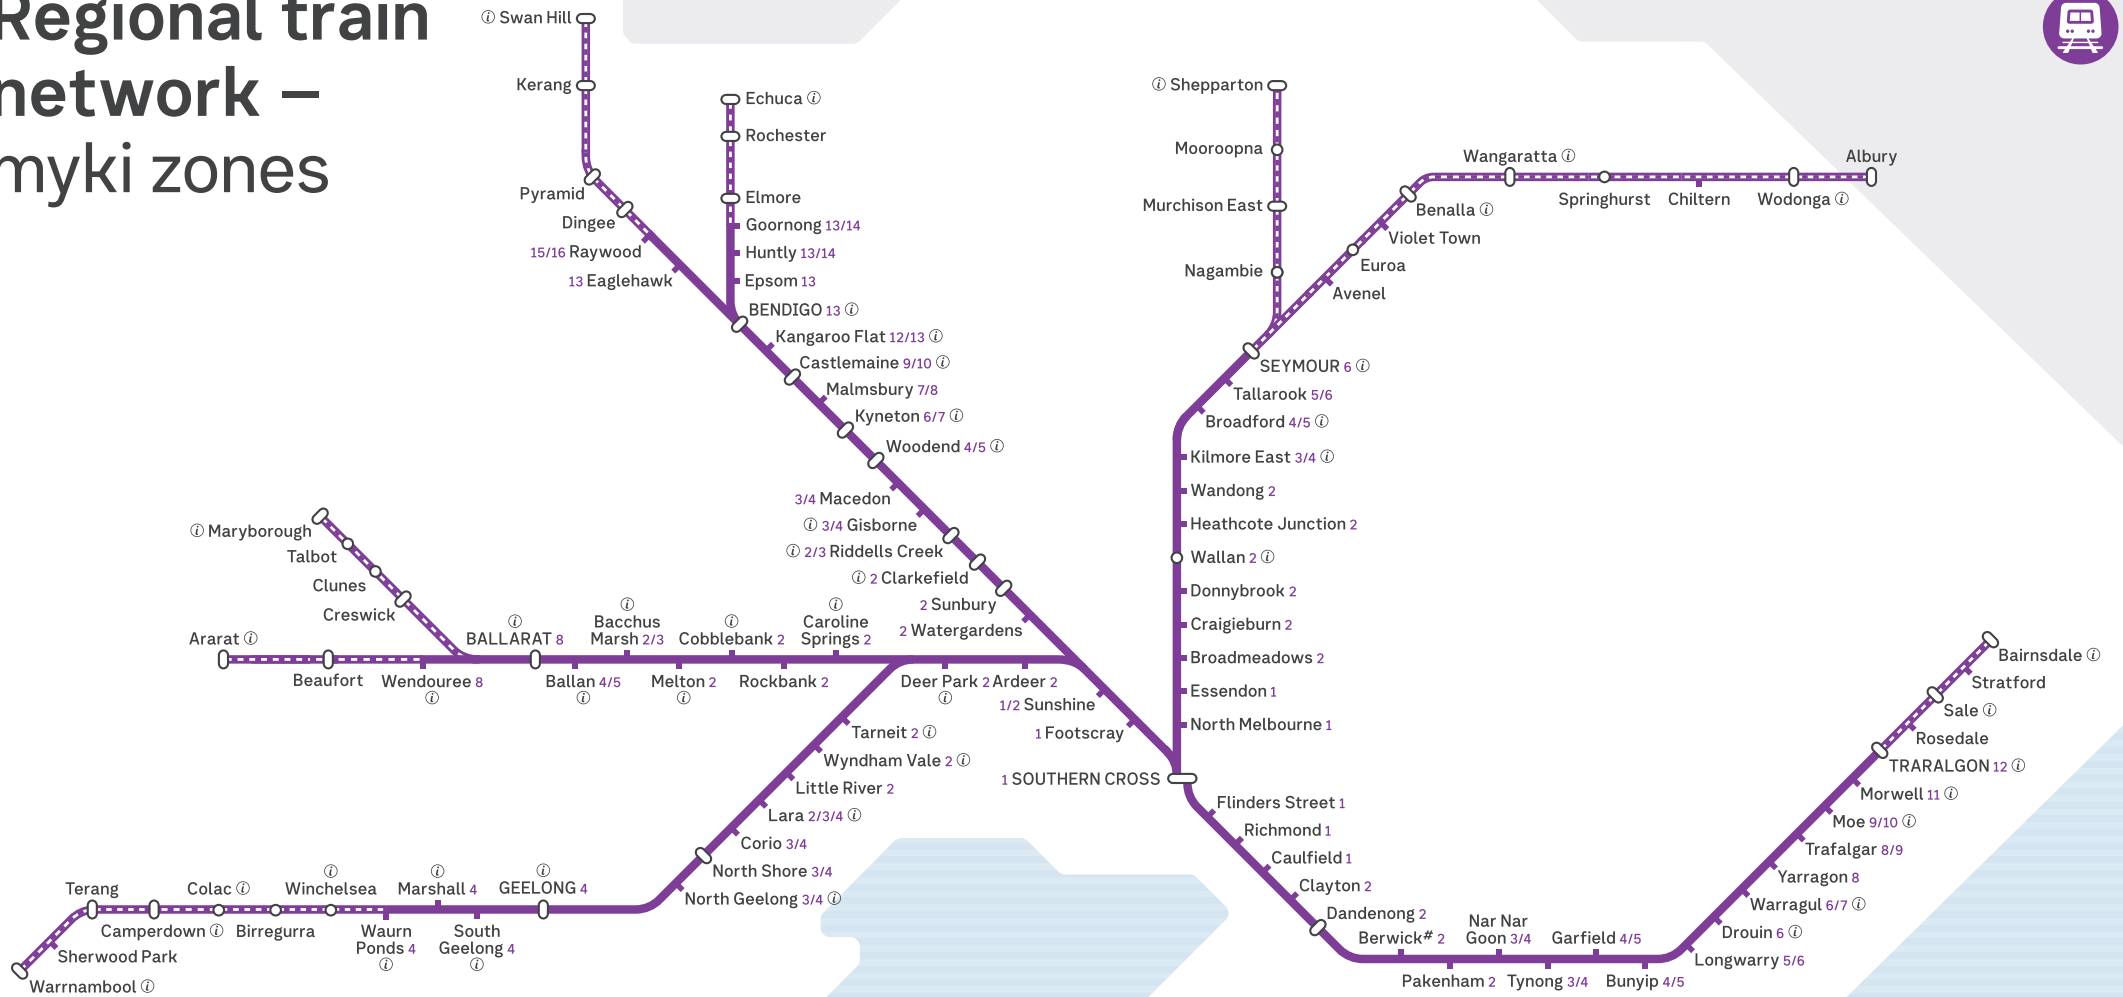

Regional train network – myki zones

Train and coach lines		Symbols	
	V/Line train – travel with myki		Train and coach interchange
	V/Line train – paper ticket required		Train station and coach stop
#	Limited services at Berwick Station		Customer service hub For opening hours visit ptv.vic.gov.au
X	Zone number		Train station
			State boundary

Effective July 2022
© Department of Transport 2022

Not all stops shown.