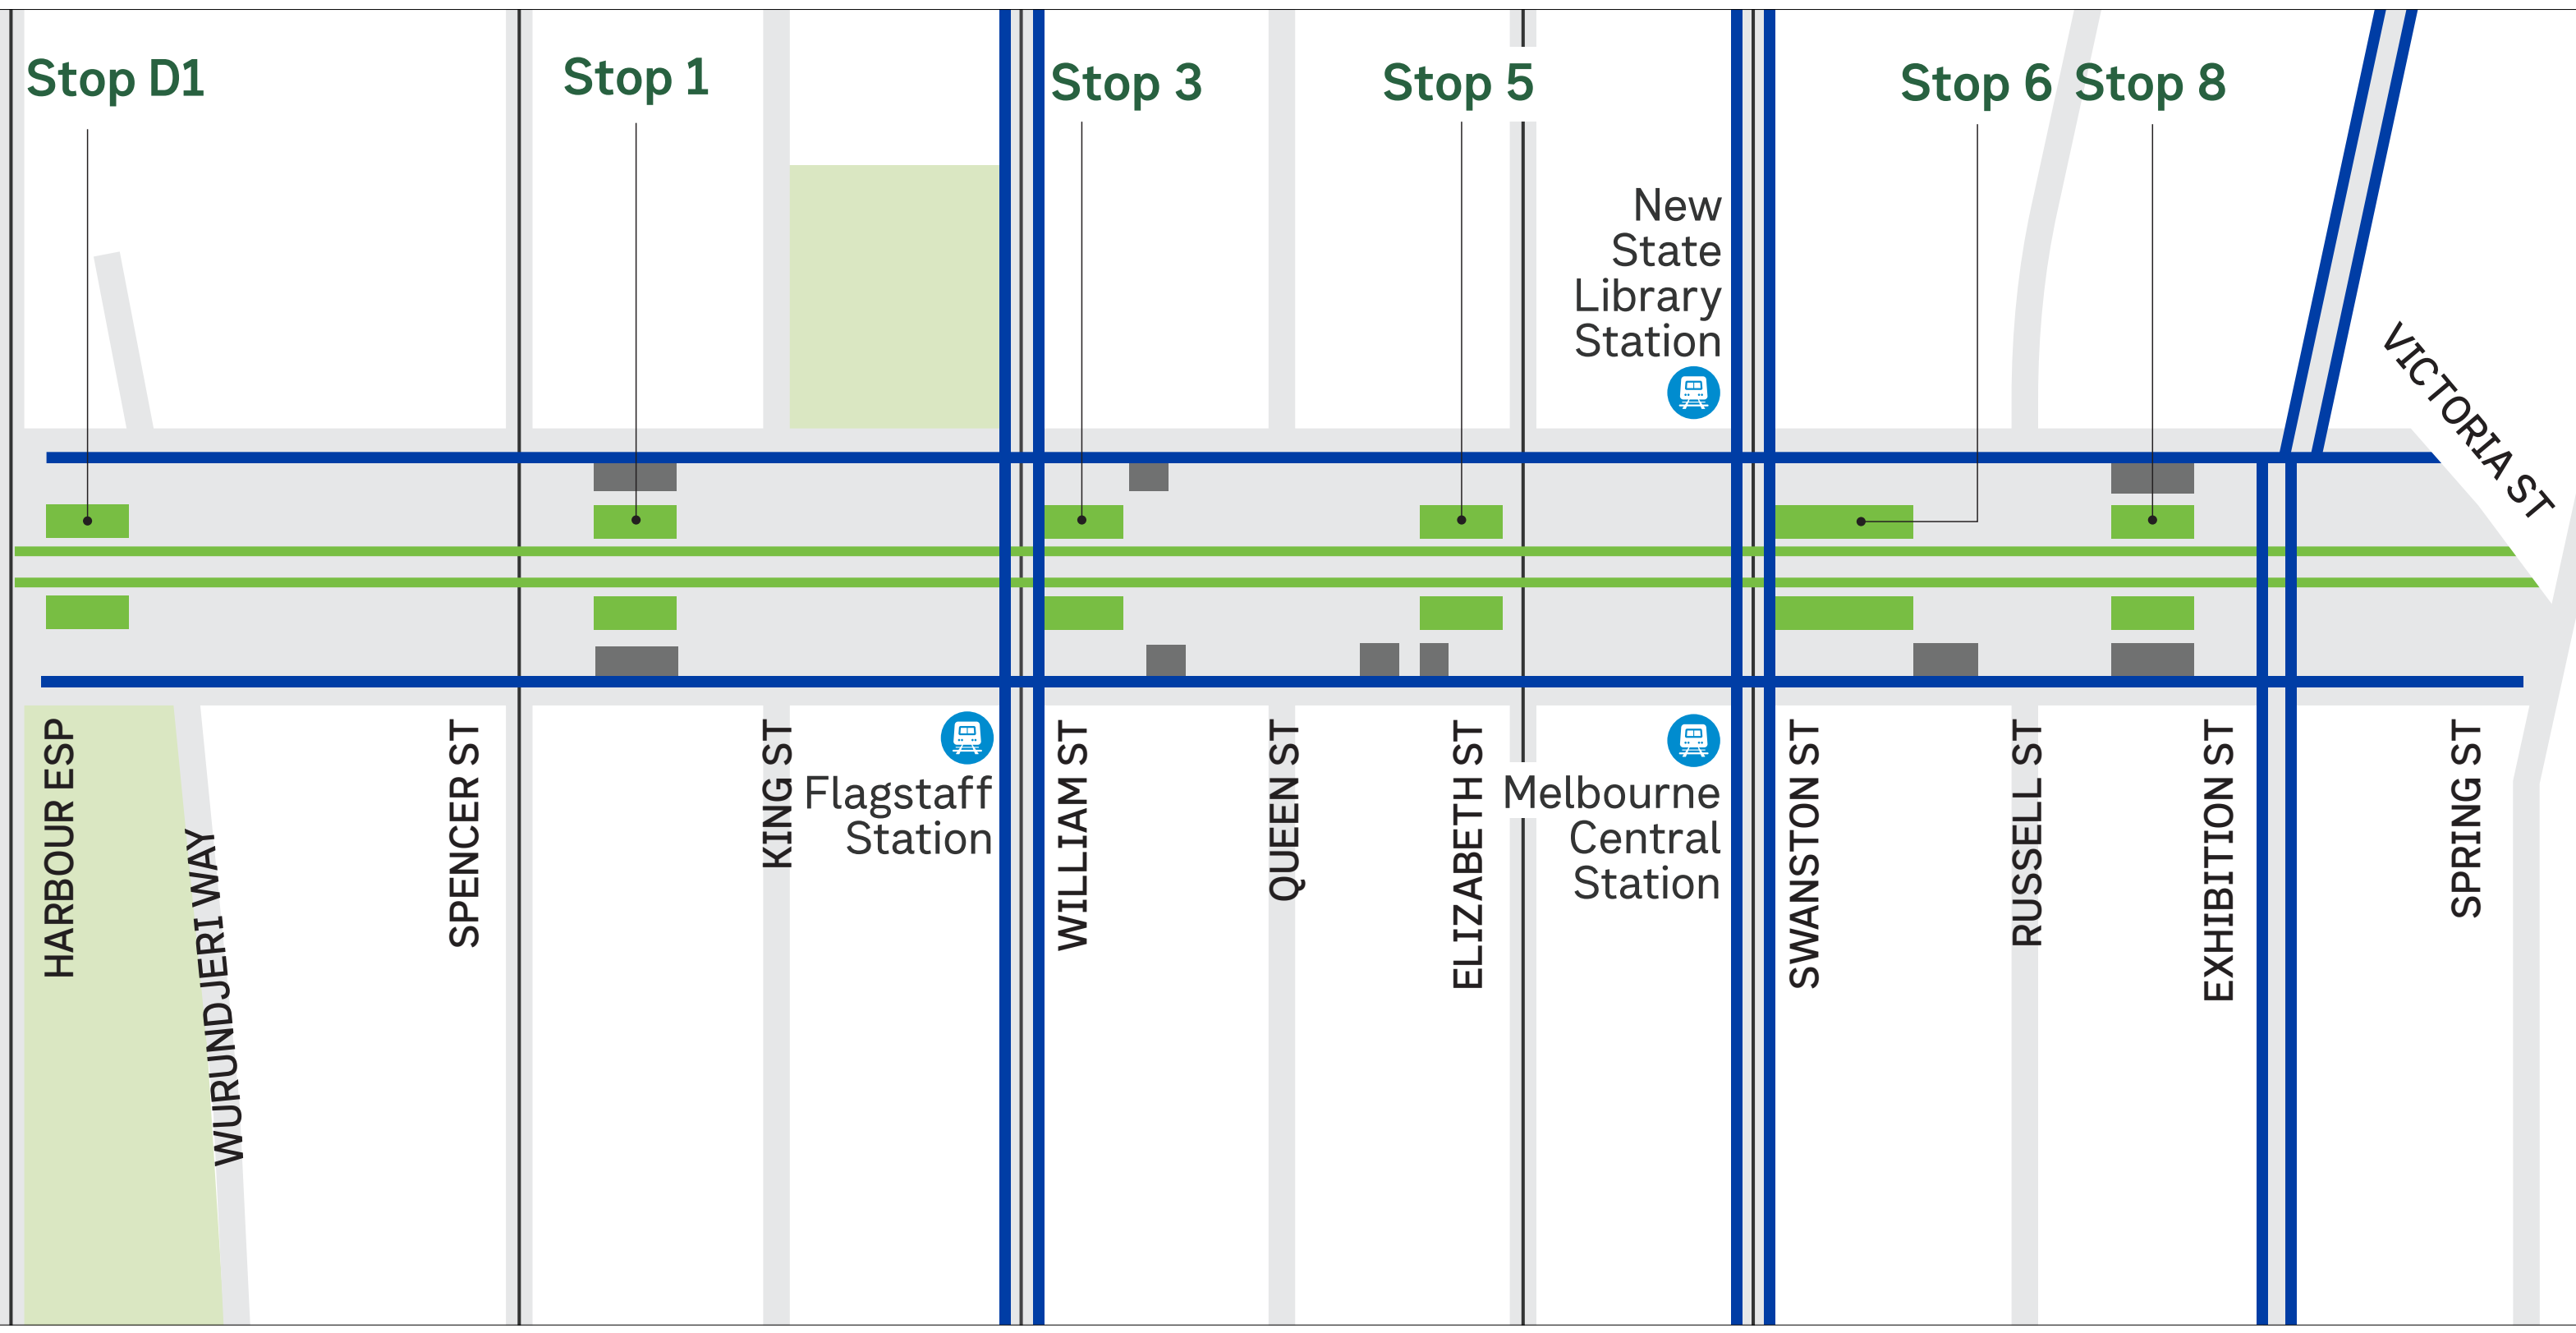

Proposed La Trobe Street tram stops

Key

- Tram route
- Side platform
- Bike lane
- Potential car parking impacts
- MAP NOT TO SCALE