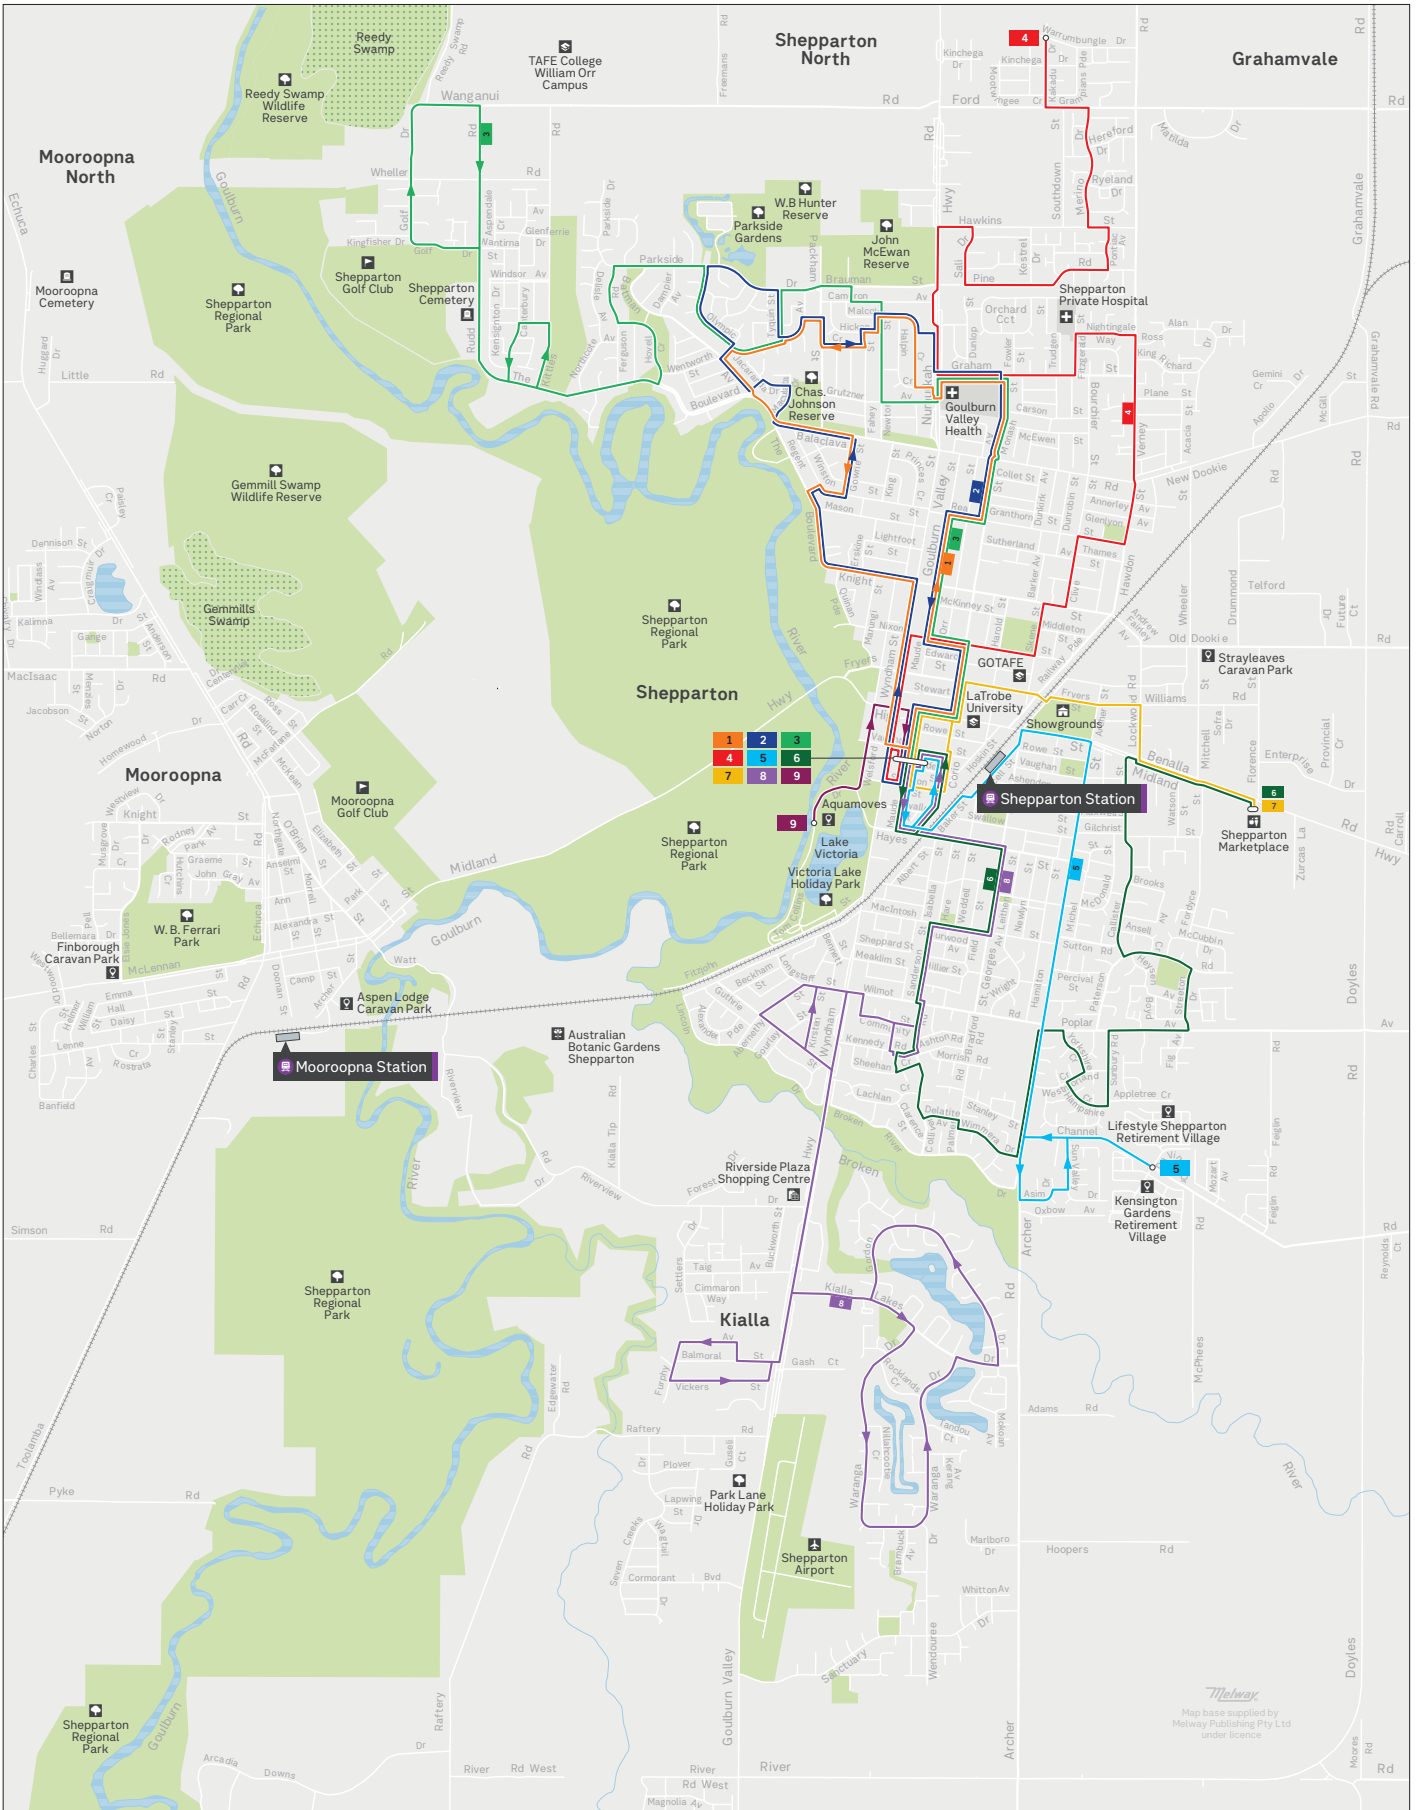

# Shepparton bus network

— Train line    — Bus route    80 Bus terminus

MAP NOT TO SCALE  
Effective December 2023