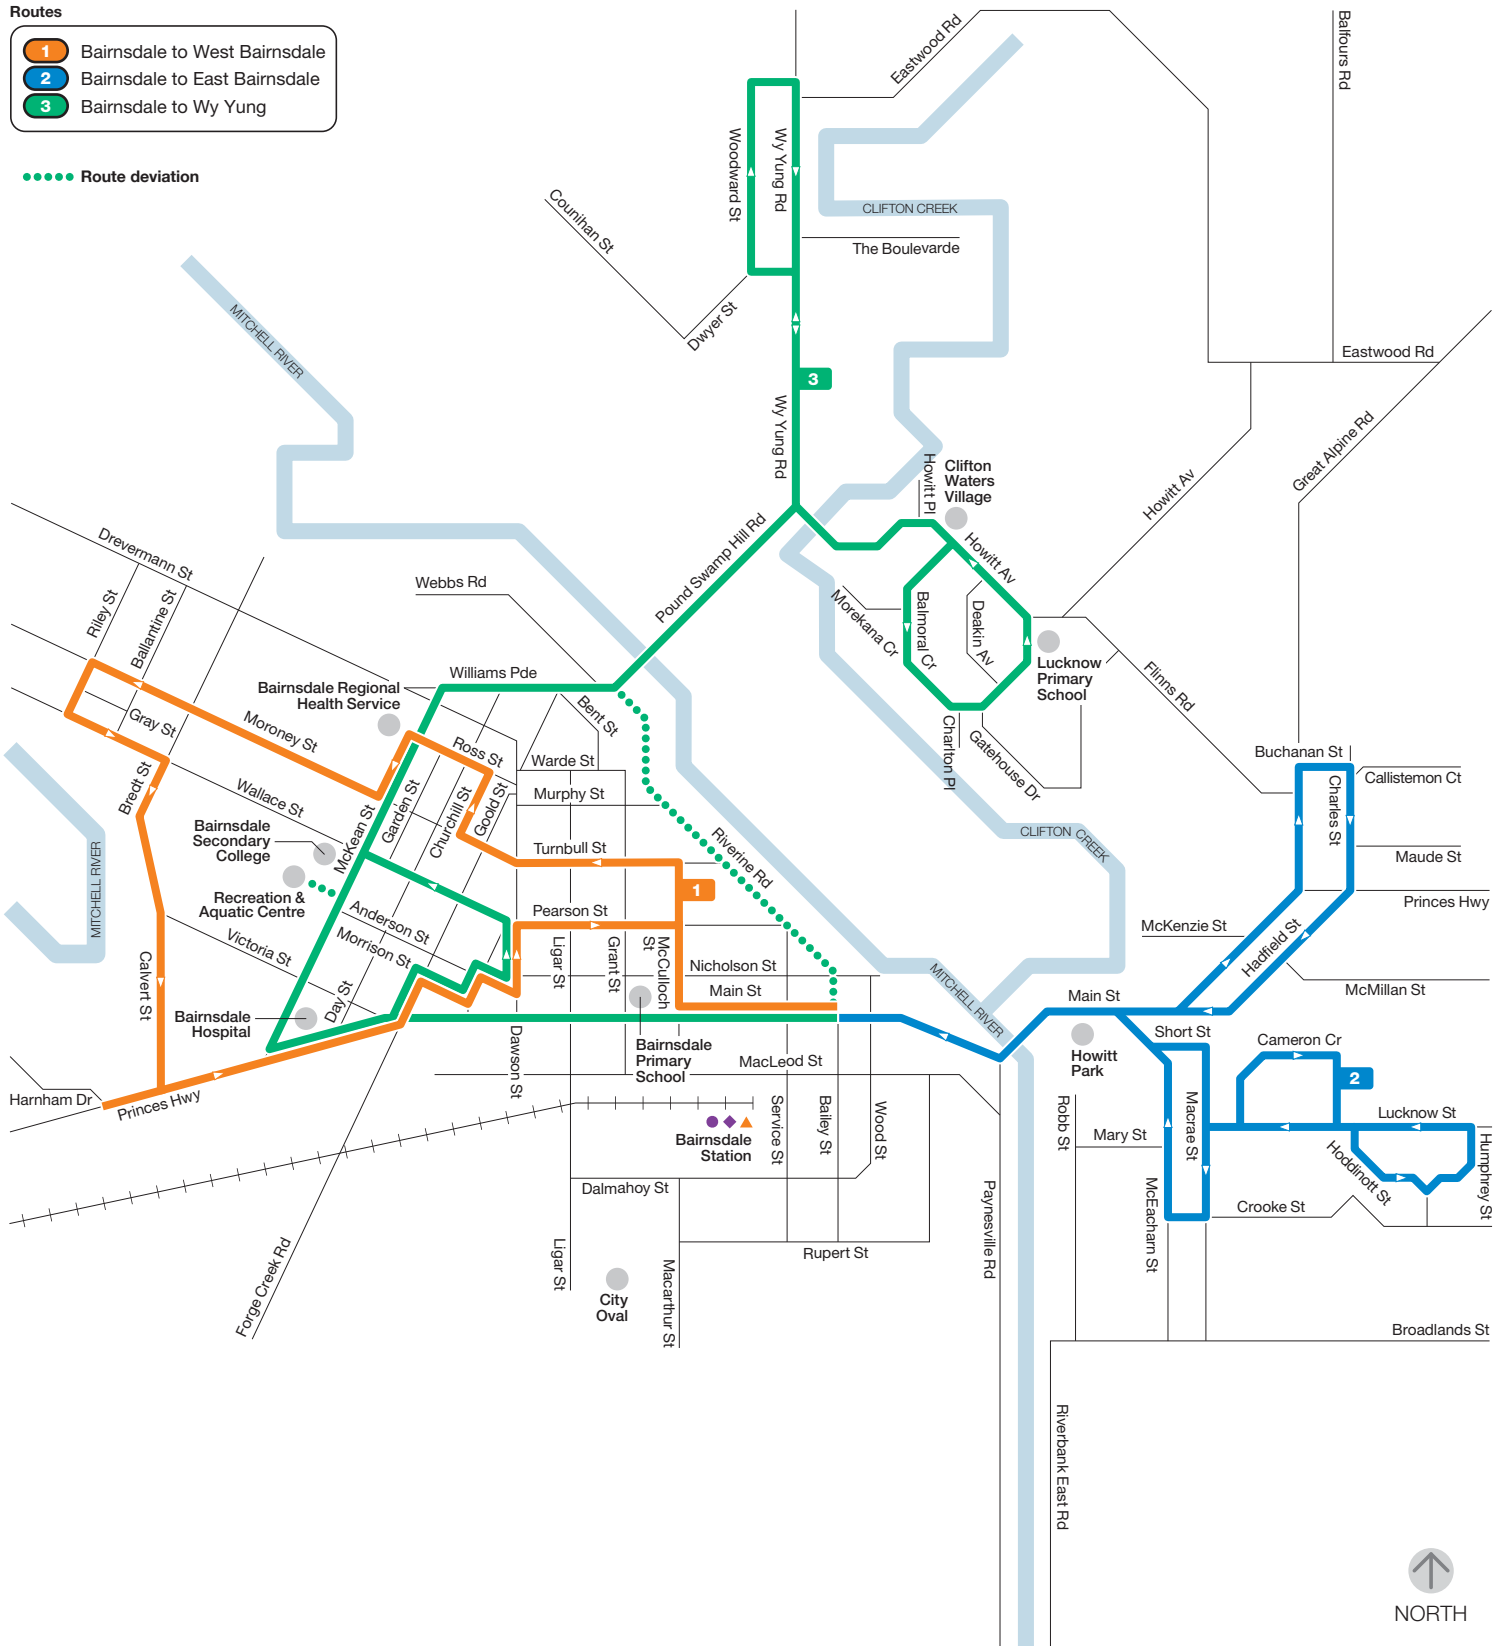

Bairnsdale bus network

- Routes**
- 1 Bairnsdale to West Bairnsdale
 - 2 Bairnsdale to East Bairnsdale
 - 3 Bairnsdale to Wy Yung

●●●●● Route deviation

Information

For more information visit ptv.vic.gov.au or call **1800 800 007** (6am – midnight daily)

MAP NOT TO SCALE
Effective April 2012