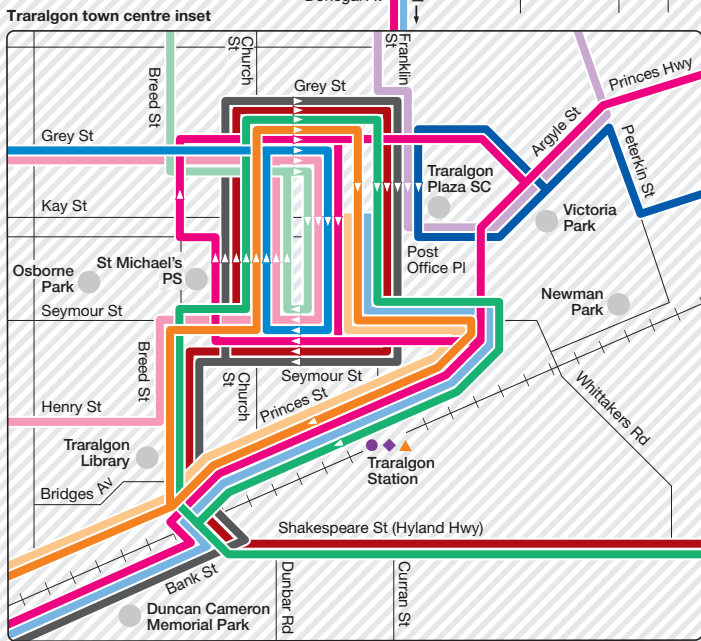

# Traralgon bus network

Zone 12 or 13

- Routes**
- |   |  |
|---|--|
| <b>1</b> Moe to Traralgon                 | <b>40</b> Traralgon to Cross's Rd      |
| <b>5</b> Moe to Traralgon                 | <b>41</b> Traralgon to Traralgon West  |
| <b>6</b> Traralgon to Traralgon South     | <b>42</b> Traralgon to Southside       |
| <b>7</b> Traralgon to Churchill (special) | <b>43</b> Traralgon to Traralgon East  |
| <b>8</b> Traralgon to Moe                 | <b>44</b> Traralgon to Ellavale        |
| <b>9</b> Traralgon to Churchill           | <b>45</b> Traralgon to Traralgon North |

Information

Ticketing zone

Zone overlap

V/Line train station

V/Line coach stop

Connecting bus

Train line

For more information visit [ptv.vic.gov.au](http://ptv.vic.gov.au) or call 1800 800 007