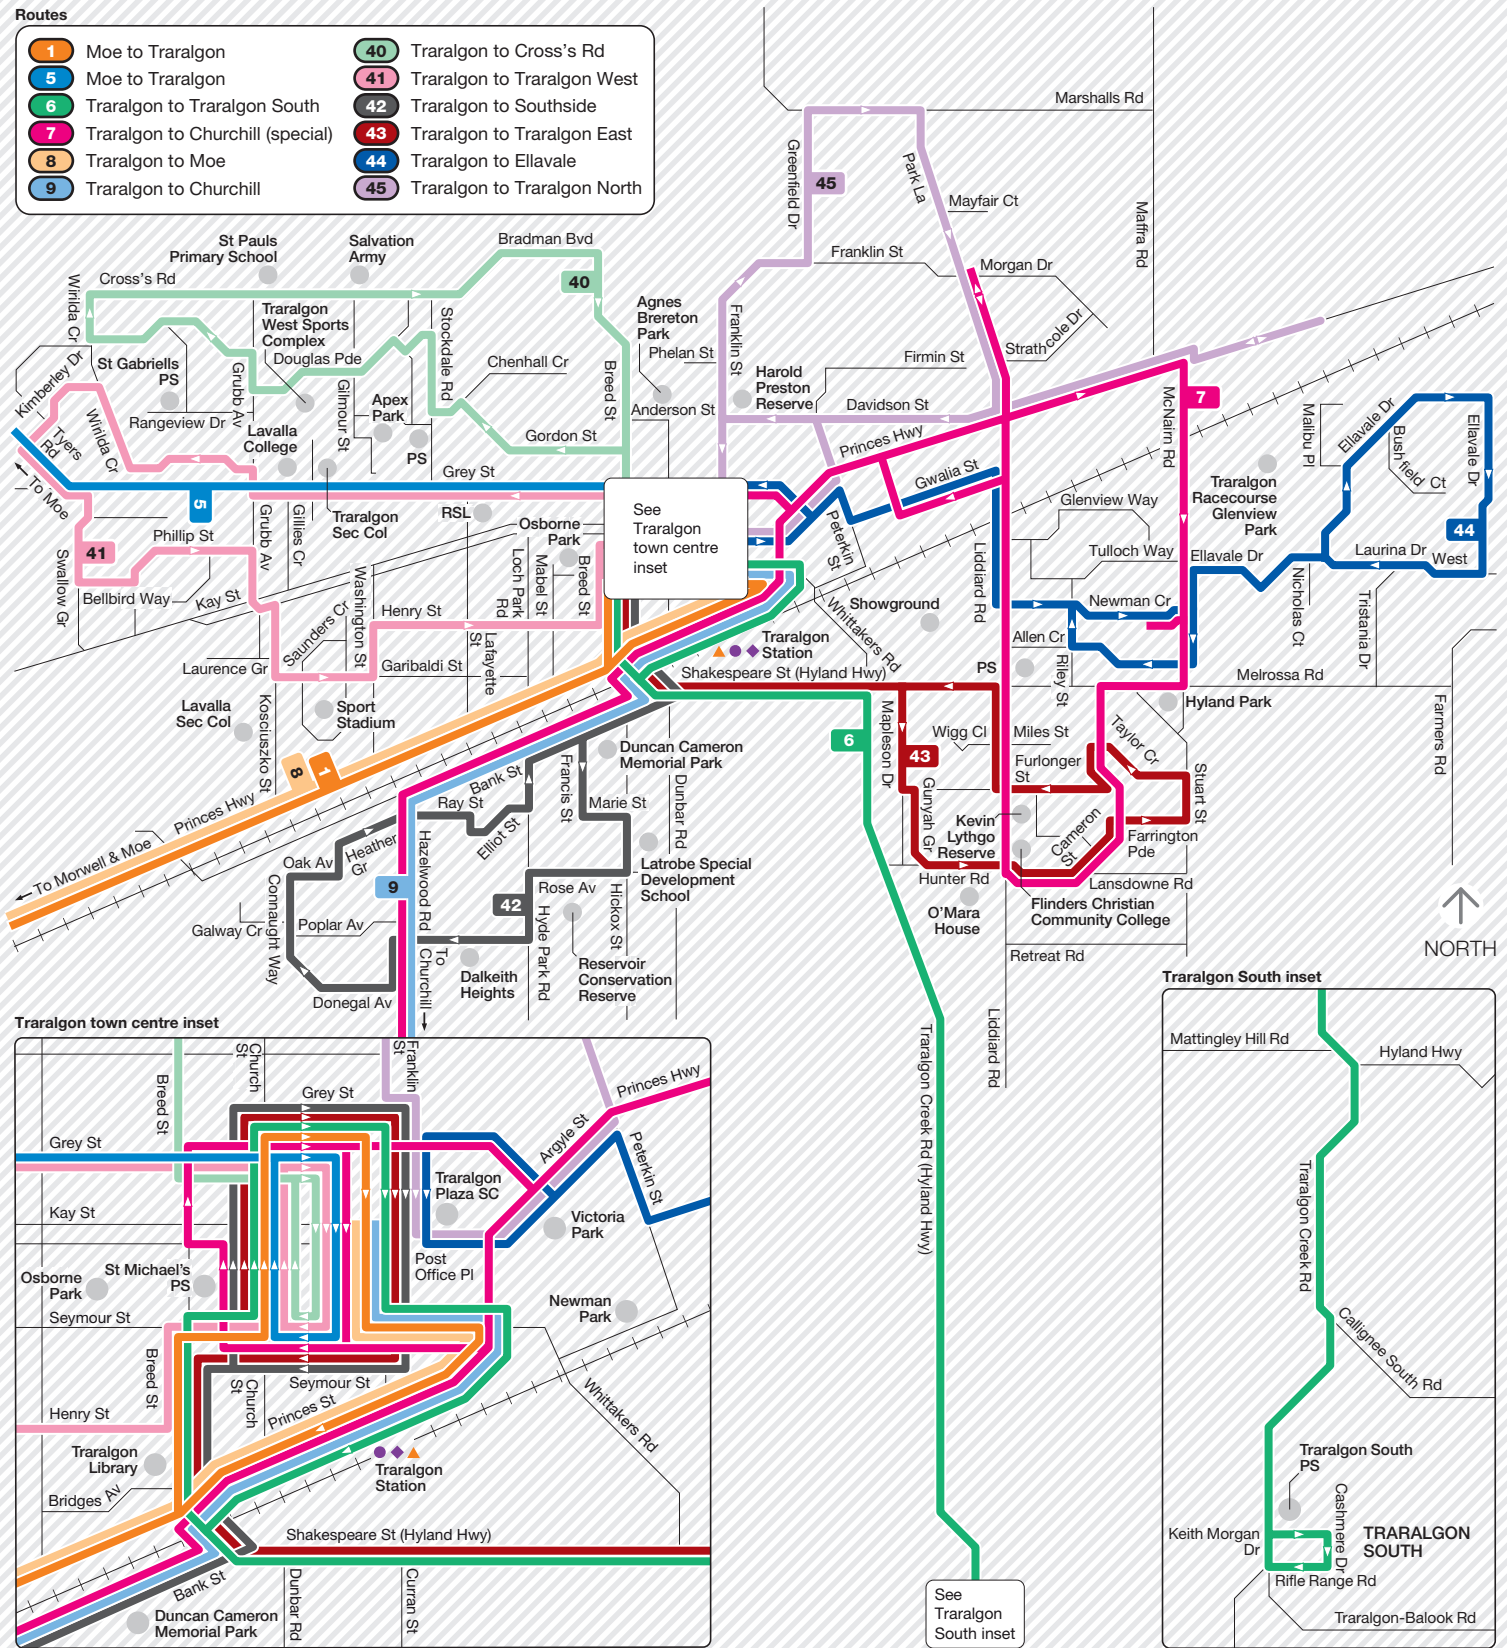

# Traralgon bus network

Zone 12 or 13

- Routes**
- |   |  |
|---|--|
| <b>1</b> Moe to Traralgon                 | <b>40</b> Traralgon to Cross's Rd      |
| <b>5</b> Moe to Traralgon                 | <b>41</b> Traralgon to Traralgon West  |
| <b>6</b> Traralgon to Traralgon South     | <b>42</b> Traralgon to Southside       |
| <b>7</b> Traralgon to Churchill (special) | <b>43</b> Traralgon to Traralgon East  |
| <b>8</b> Traralgon to Moe                 | <b>44</b> Traralgon to Ellavale        |
| <b>9</b> Traralgon to Churchill           | <b>45</b> Traralgon to Traralgon North |

Information

Ticketing zone

Zone overlap

V/Line train station

V/Line coach stop

Connecting bus

Train line

For more information visit [ptv.vic.gov.au](http://ptv.vic.gov.au) or call 1800 800 007

MAP NOT TO SCALE  
Effective 9 April 2017

© Public Transport Victoria 2017