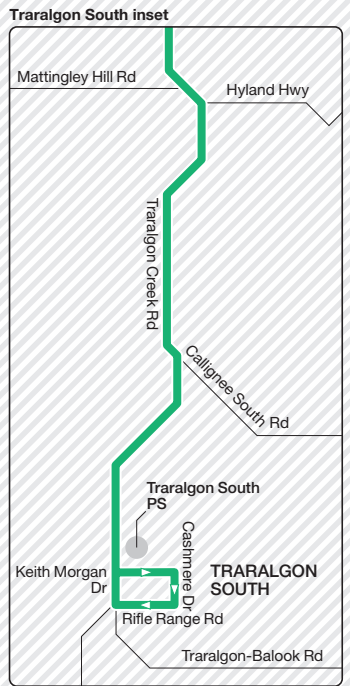

# Traralgon bus network

Zone 12 or 13

- Routes**
- |   |  |
|---|--|
| <b>1</b> Moe to Traralgon                 | <b>40</b> Traralgon to Cross's Rd      |
| <b>5</b> Moe to Traralgon                 | <b>41</b> Traralgon to Traralgon West  |
| <b>6</b> Traralgon to Traralgon South     | <b>42</b> Traralgon to Southside       |
| <b>7</b> Traralgon to Churchill (special) | <b>43</b> Traralgon to Traralgon East  |
| <b>8</b> Traralgon to Moe                 | <b>44</b> Traralgon to Ellavale        |
| <b>9</b> Traralgon to Churchill           | <b>45</b> Traralgon to Traralgon North |

Information

Ticketing zone

Zone overlap

V/Line train station

V/Line coach stop

Connecting bus

Train line

For more information visit [ptv.vic.gov.au](http://ptv.vic.gov.au) or call 1800 800 007